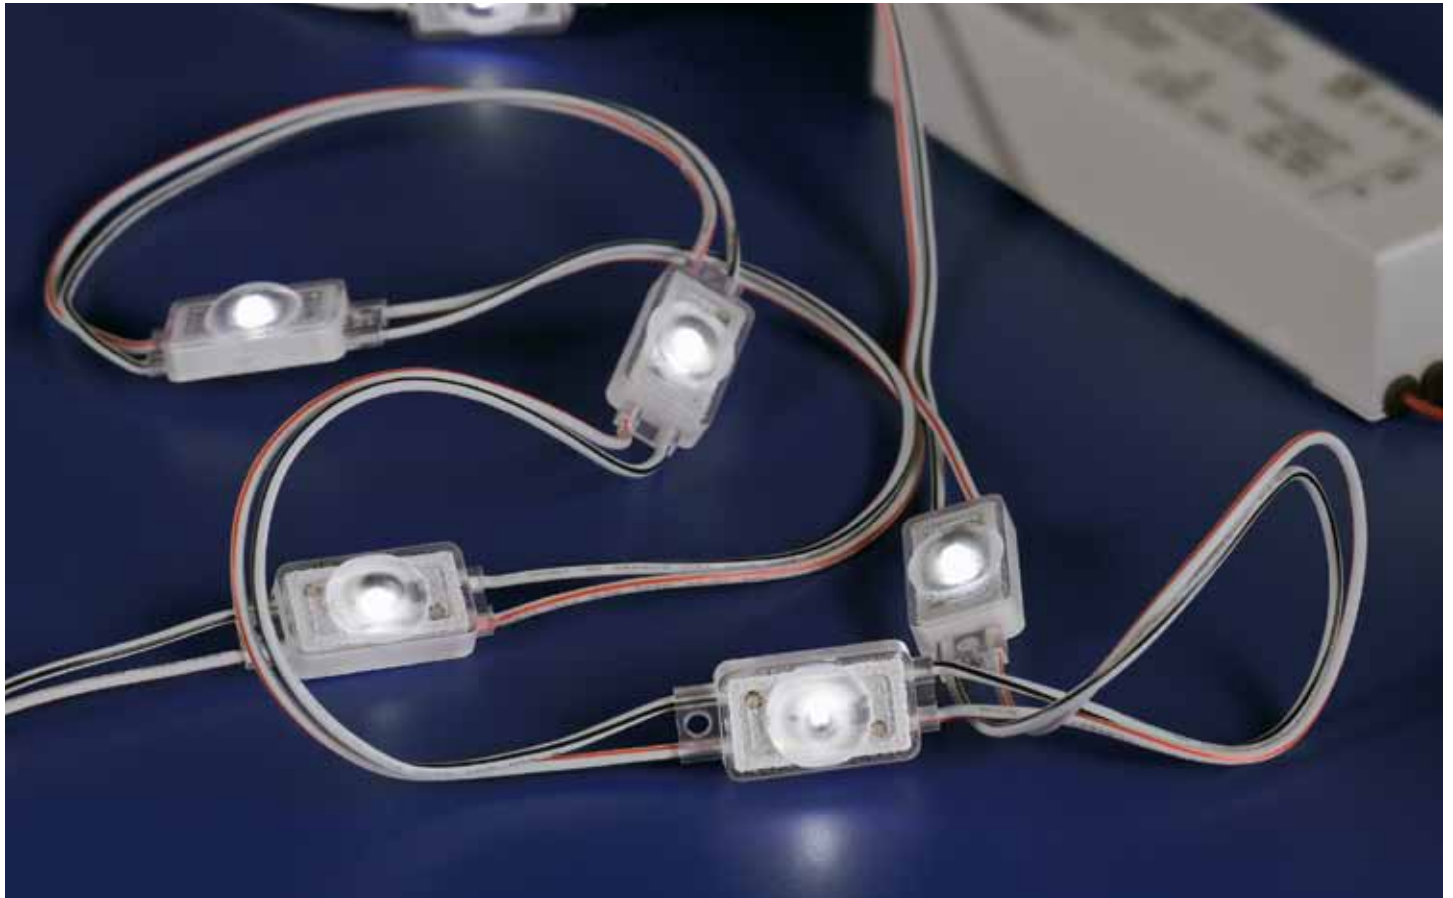

Brilliantly versatile: LED chains that leave nothing to be desired

Anything is possible. With extra small and particularly powerful LED modules the Talex chain CRYSTAL SELECT can meet any challenge. Particularly small, exceptionally large or highly complex designs can be achieved with any brightness or colour to meet corporate design requirements. Despite all the versatility and individuality we guarantee consistent high quality. The results are always brilliant and uniform, year after year after year. With an average life of 80,000 hours and a extremely robust IP67 construction, the variable LED chain meets the highest demands.

At a glance: Talexchain CRYSTAL SELECT

- Maximum flexibility thanks to small, powerful and robust modules
- Very long life (80,000 hours)
- Variable spacing between the modules
- Reliable protection against the weather (IP67)
- Precise solutions to meet your corporate design requirements
- Perfectly matched lens for uniform distribution of light
- High energy efficiency

Typical applications

Lettering and symbols in any shape, colour and design, indoors and outdoors

Product characteristics

Our Talexx chain CRYSTAL SELECT has the following technical properties:

Supply voltage DC	12 V
Power per module	0.56W
Max. surface temperature on module to	65 °C
Ambient temperature ta	-30 ... +55 °C
Type of protection	IP67
Beam characteristic	155°
Guarantee	5 years